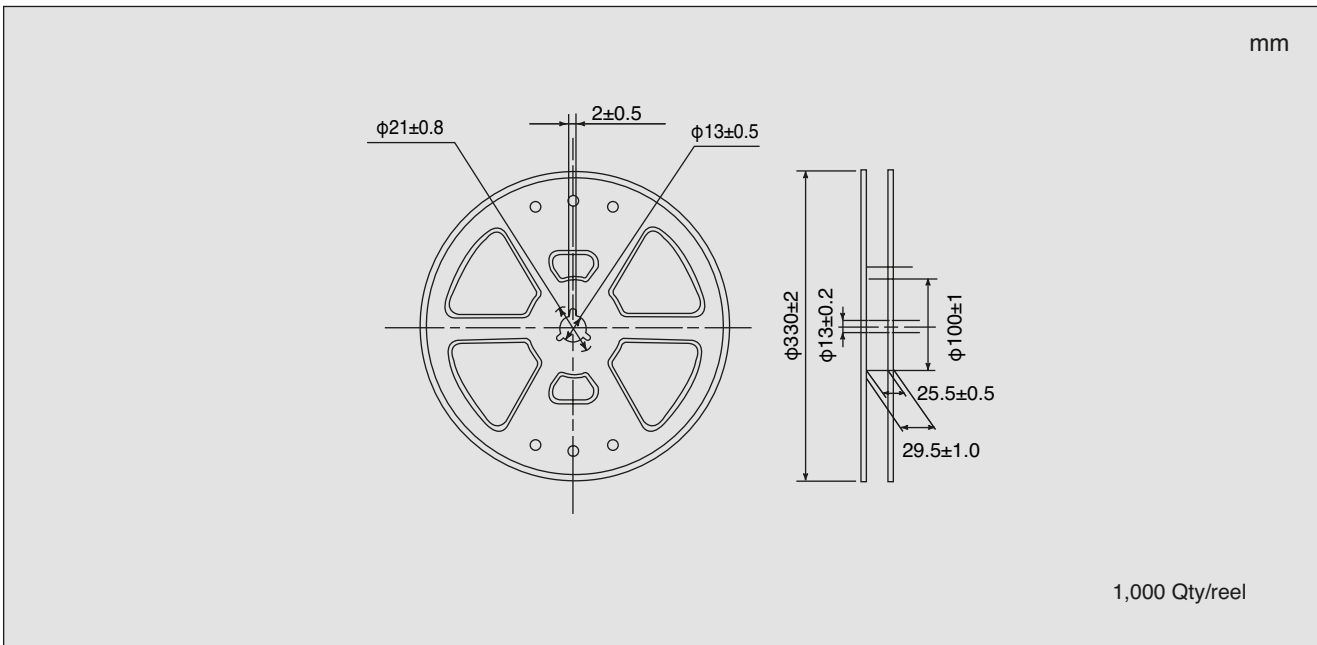

■ Packing with Tape

The standard of the packing with tape of NM7050SA is as follows:

● Tape

mm

● Reel

mm

1,000 Qty/reel

■ Packing with Tape

The standard of the packing with tape of NM1170BA is as follows:

● Tape

● Reel

1,000 Qty/reel