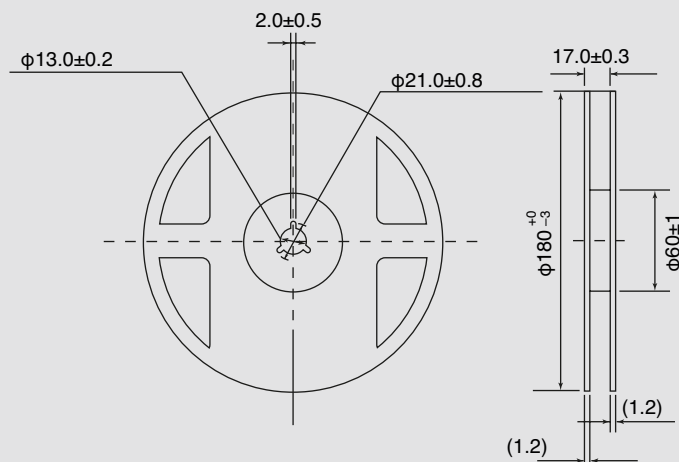

■ Packing with Tape

The standard of the packing with tape of NM7050SA is as follows:

● Tape

mm

● Reel

mm

1,000 Qty/reel

■ Packing with Tape

The standard of the packing with tape of NM1170BA is as follows:

● Tape

● Reel

1,000 Qty/reel