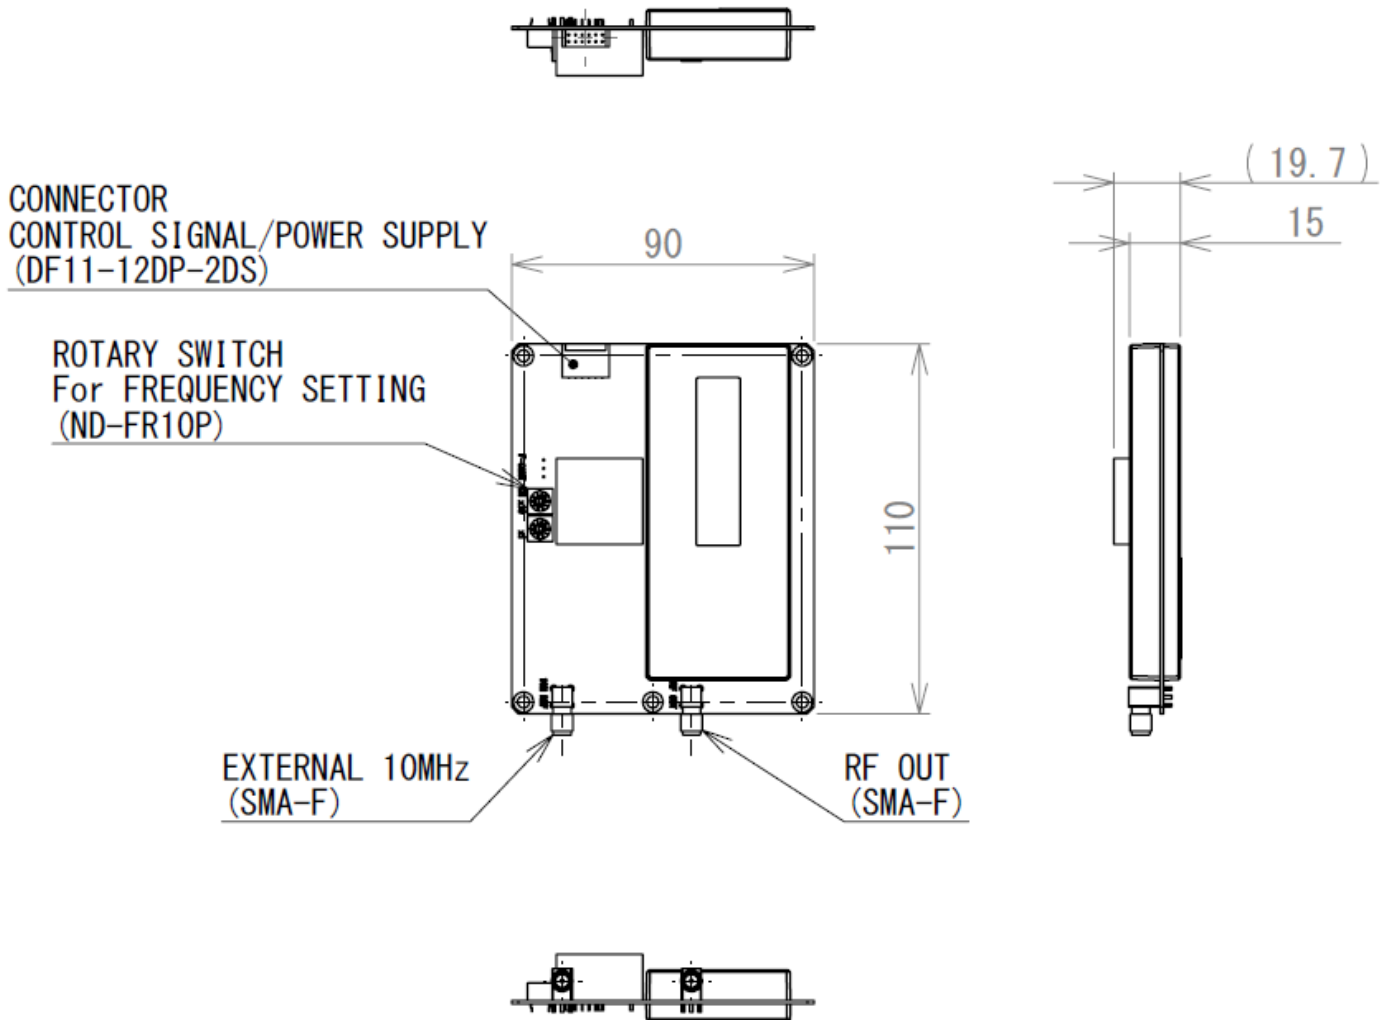

<S510M804MB Dimension of External>

UNIT : [mm]