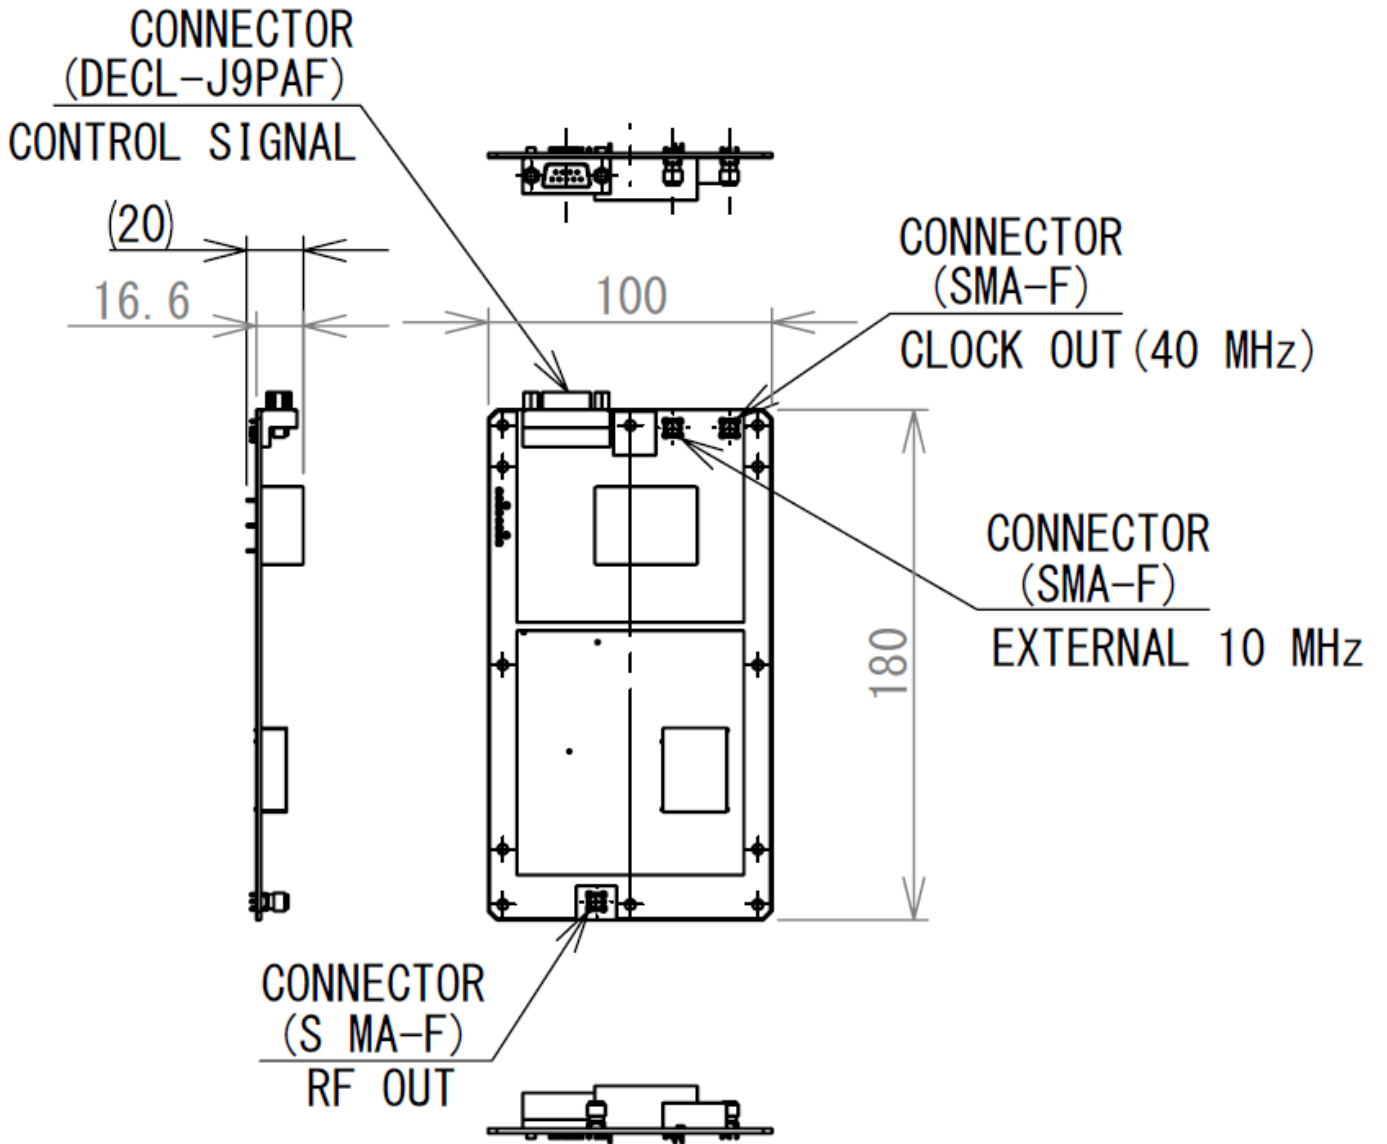

<S470M890MA Dimension of External>

UNIT : [mm]